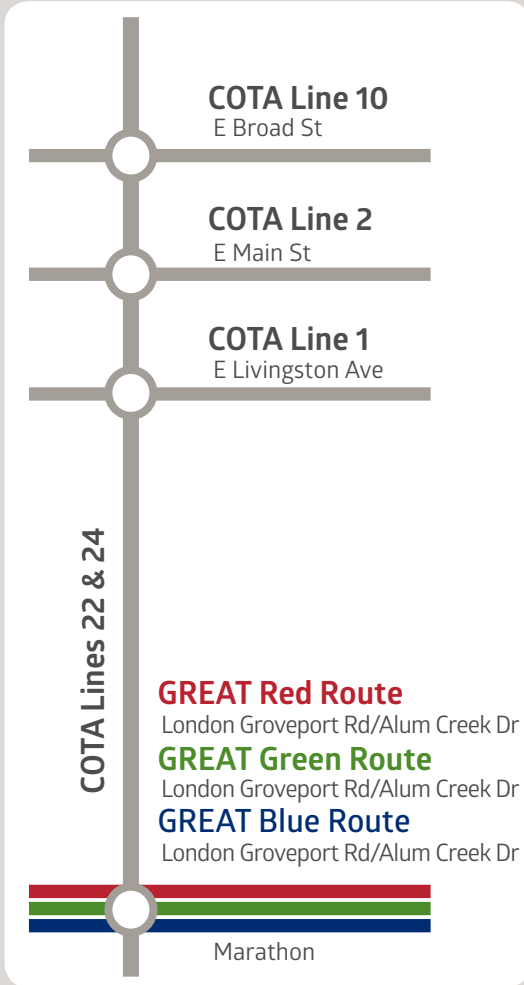

PM times are in BOLD

COTA Lines 22 & 24 are your ride to and from Rickenbacker.

Connect to more places when you transfer between COTA lines 22 & 24 to COTA lines 1, 2, 10, and more.

To find out more about the following services, visit cota.com or contact COTA at (614) 228-1776

GREAT Blue Route

- Marathon
- DHL/ Toys-R-Us
- 3115 Rohr Rd.
- Honeywell/Faro Logistics
- FedEx Smart Post
- Northpoint
- Commerce Ct. #1
- Commerce Ct. #2

GREAT is brought to you by the following partners:

Weekday Evenings, Saturday & Sundays

Four Easy Steps

- 1 Call 888-203-4966 during the call hours listed
- 2 Give your name, phone number and GREAT location name to the operator
- 3 Your information will be sent to a driver
- 4 Your driver will pick you up and return you to the COTA/GREAT stop at the Marathon